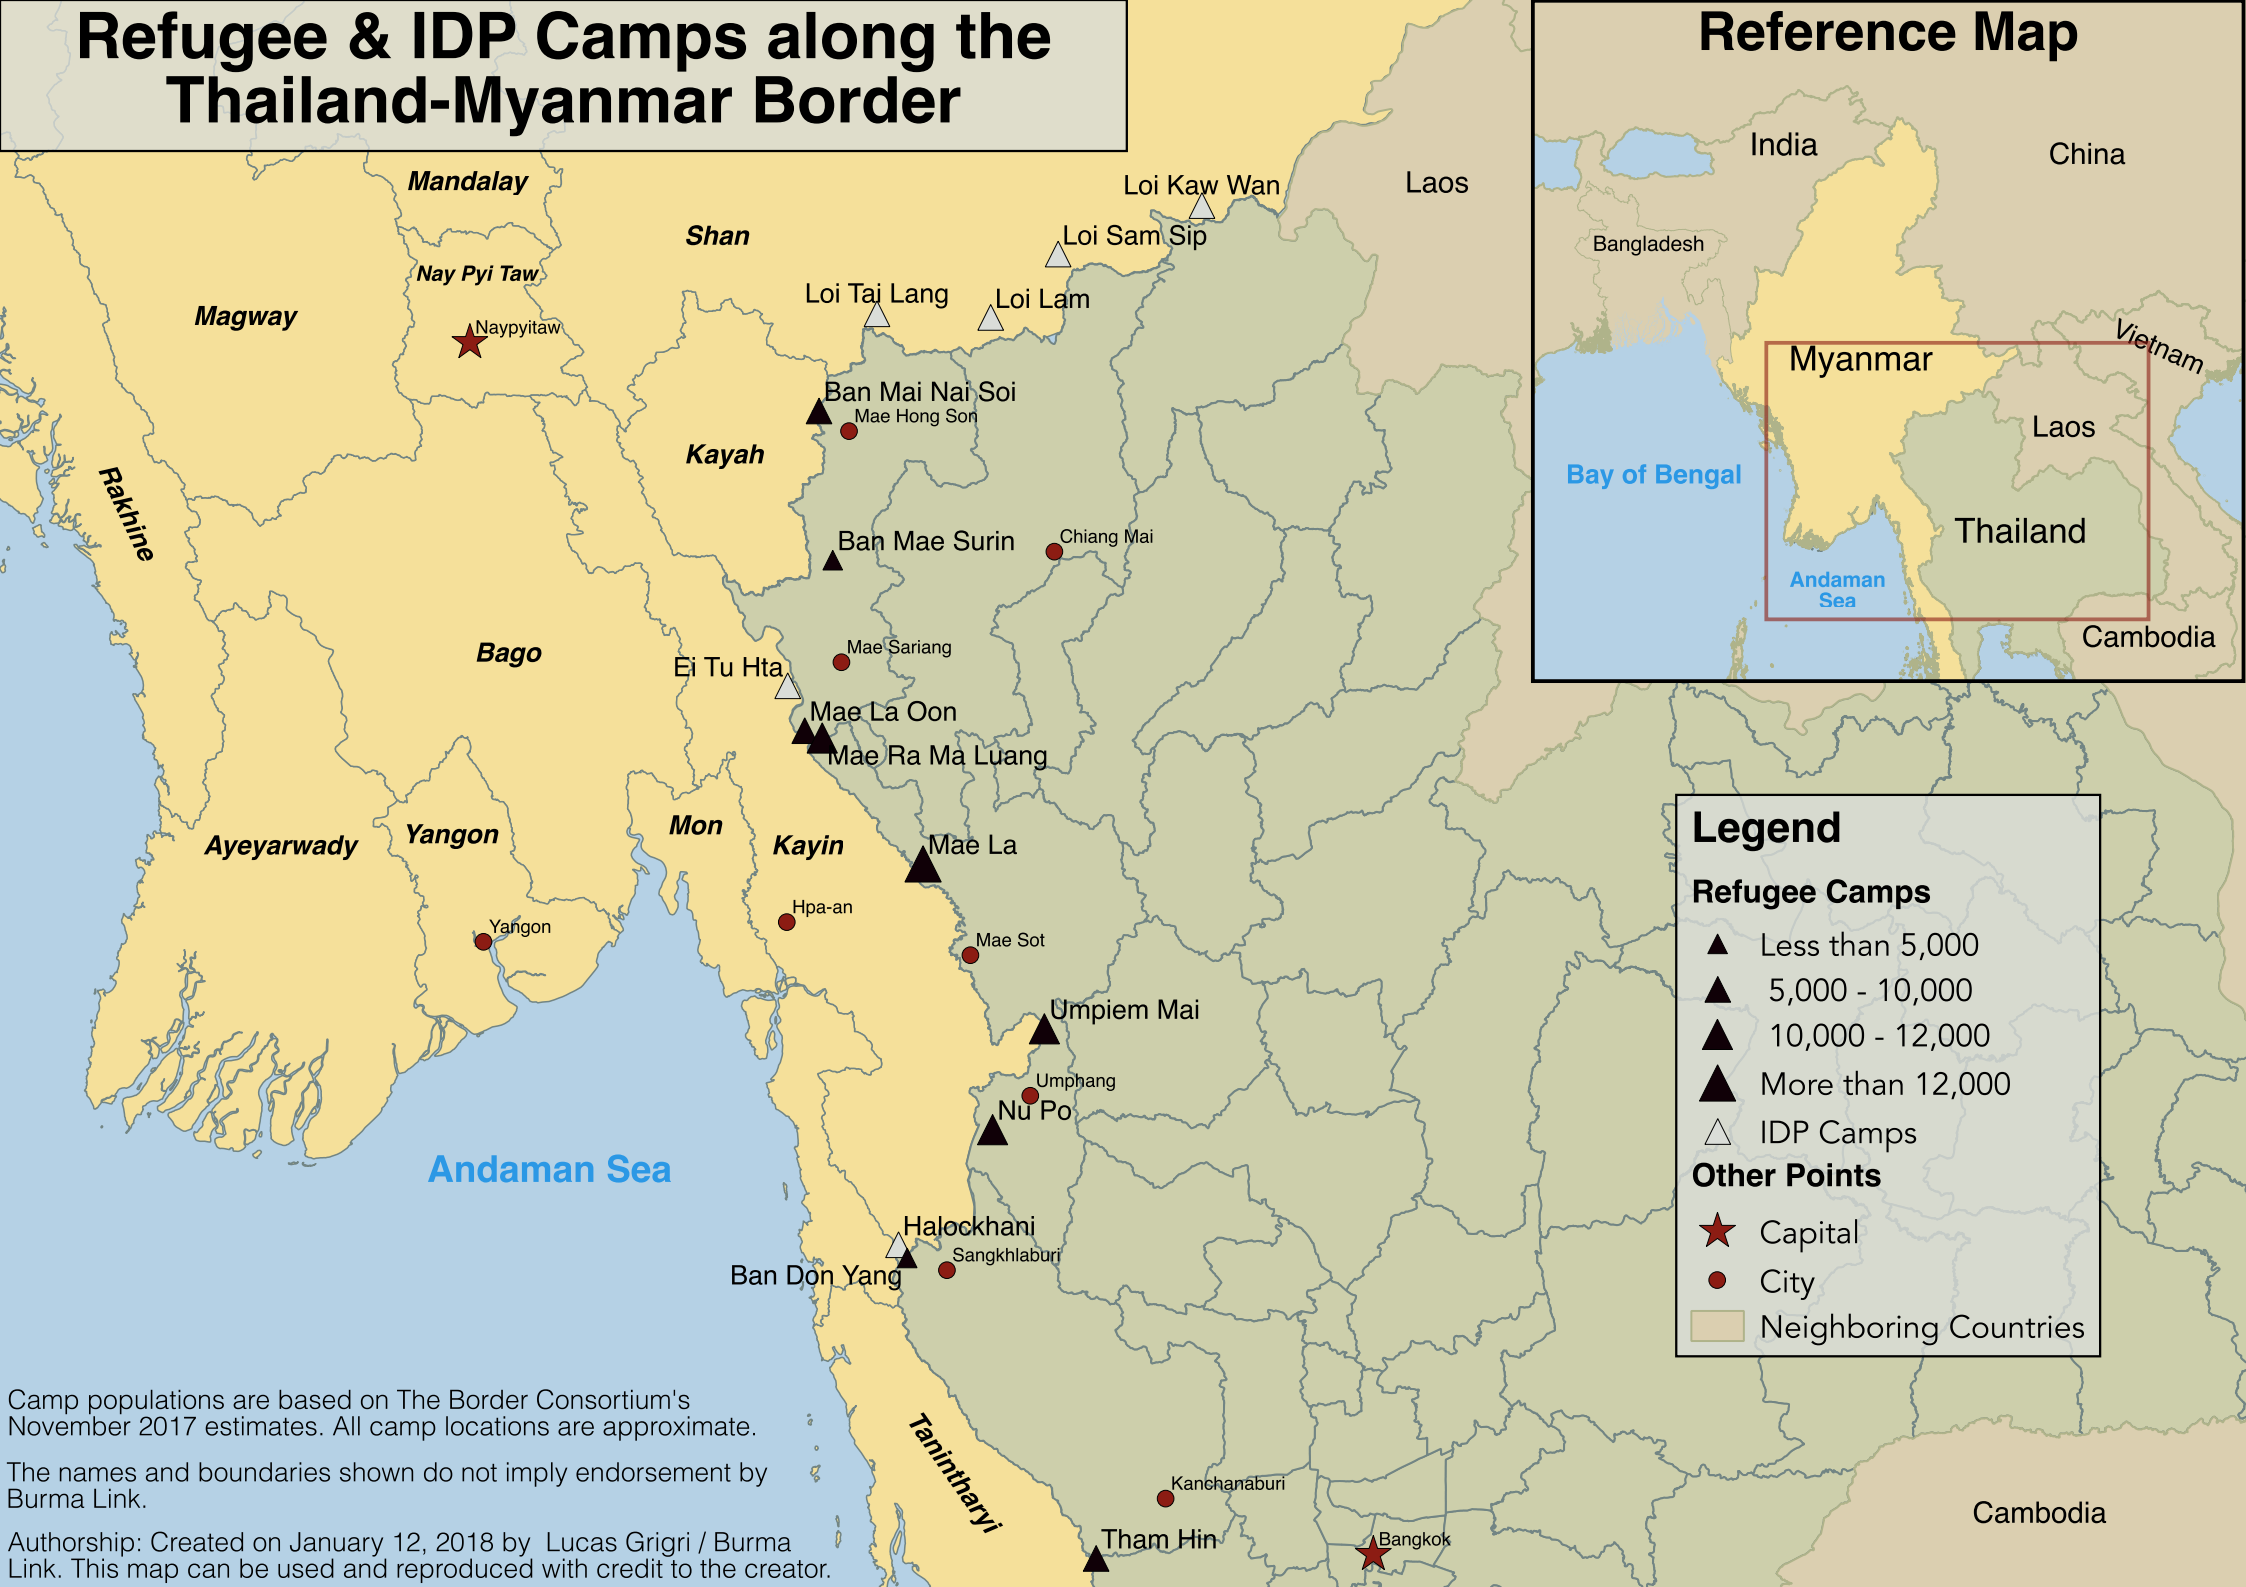

Refugee & IDP Camps along the Thailand-Myanmar Border

Reference Map

Legend

Refugee Camps

- ▲ Less than 5,000
- ▲ 5,000 - 10,000
- ▲ 10,000 - 12,000
- ▲ More than 12,000

- △ IDP Camps

Other Points

- ★ Capital
- City
- Neighboring Countries

Camp populations are based on The Border Consortium's November 2017 estimates. All camp locations are approximate.

The names and boundaries shown do not imply endorsement by Burma Link.

Authorship: Created on January 12, 2018 by Lucas Grigri / Burma Link. This map can be used and reproduced with credit to the creator.